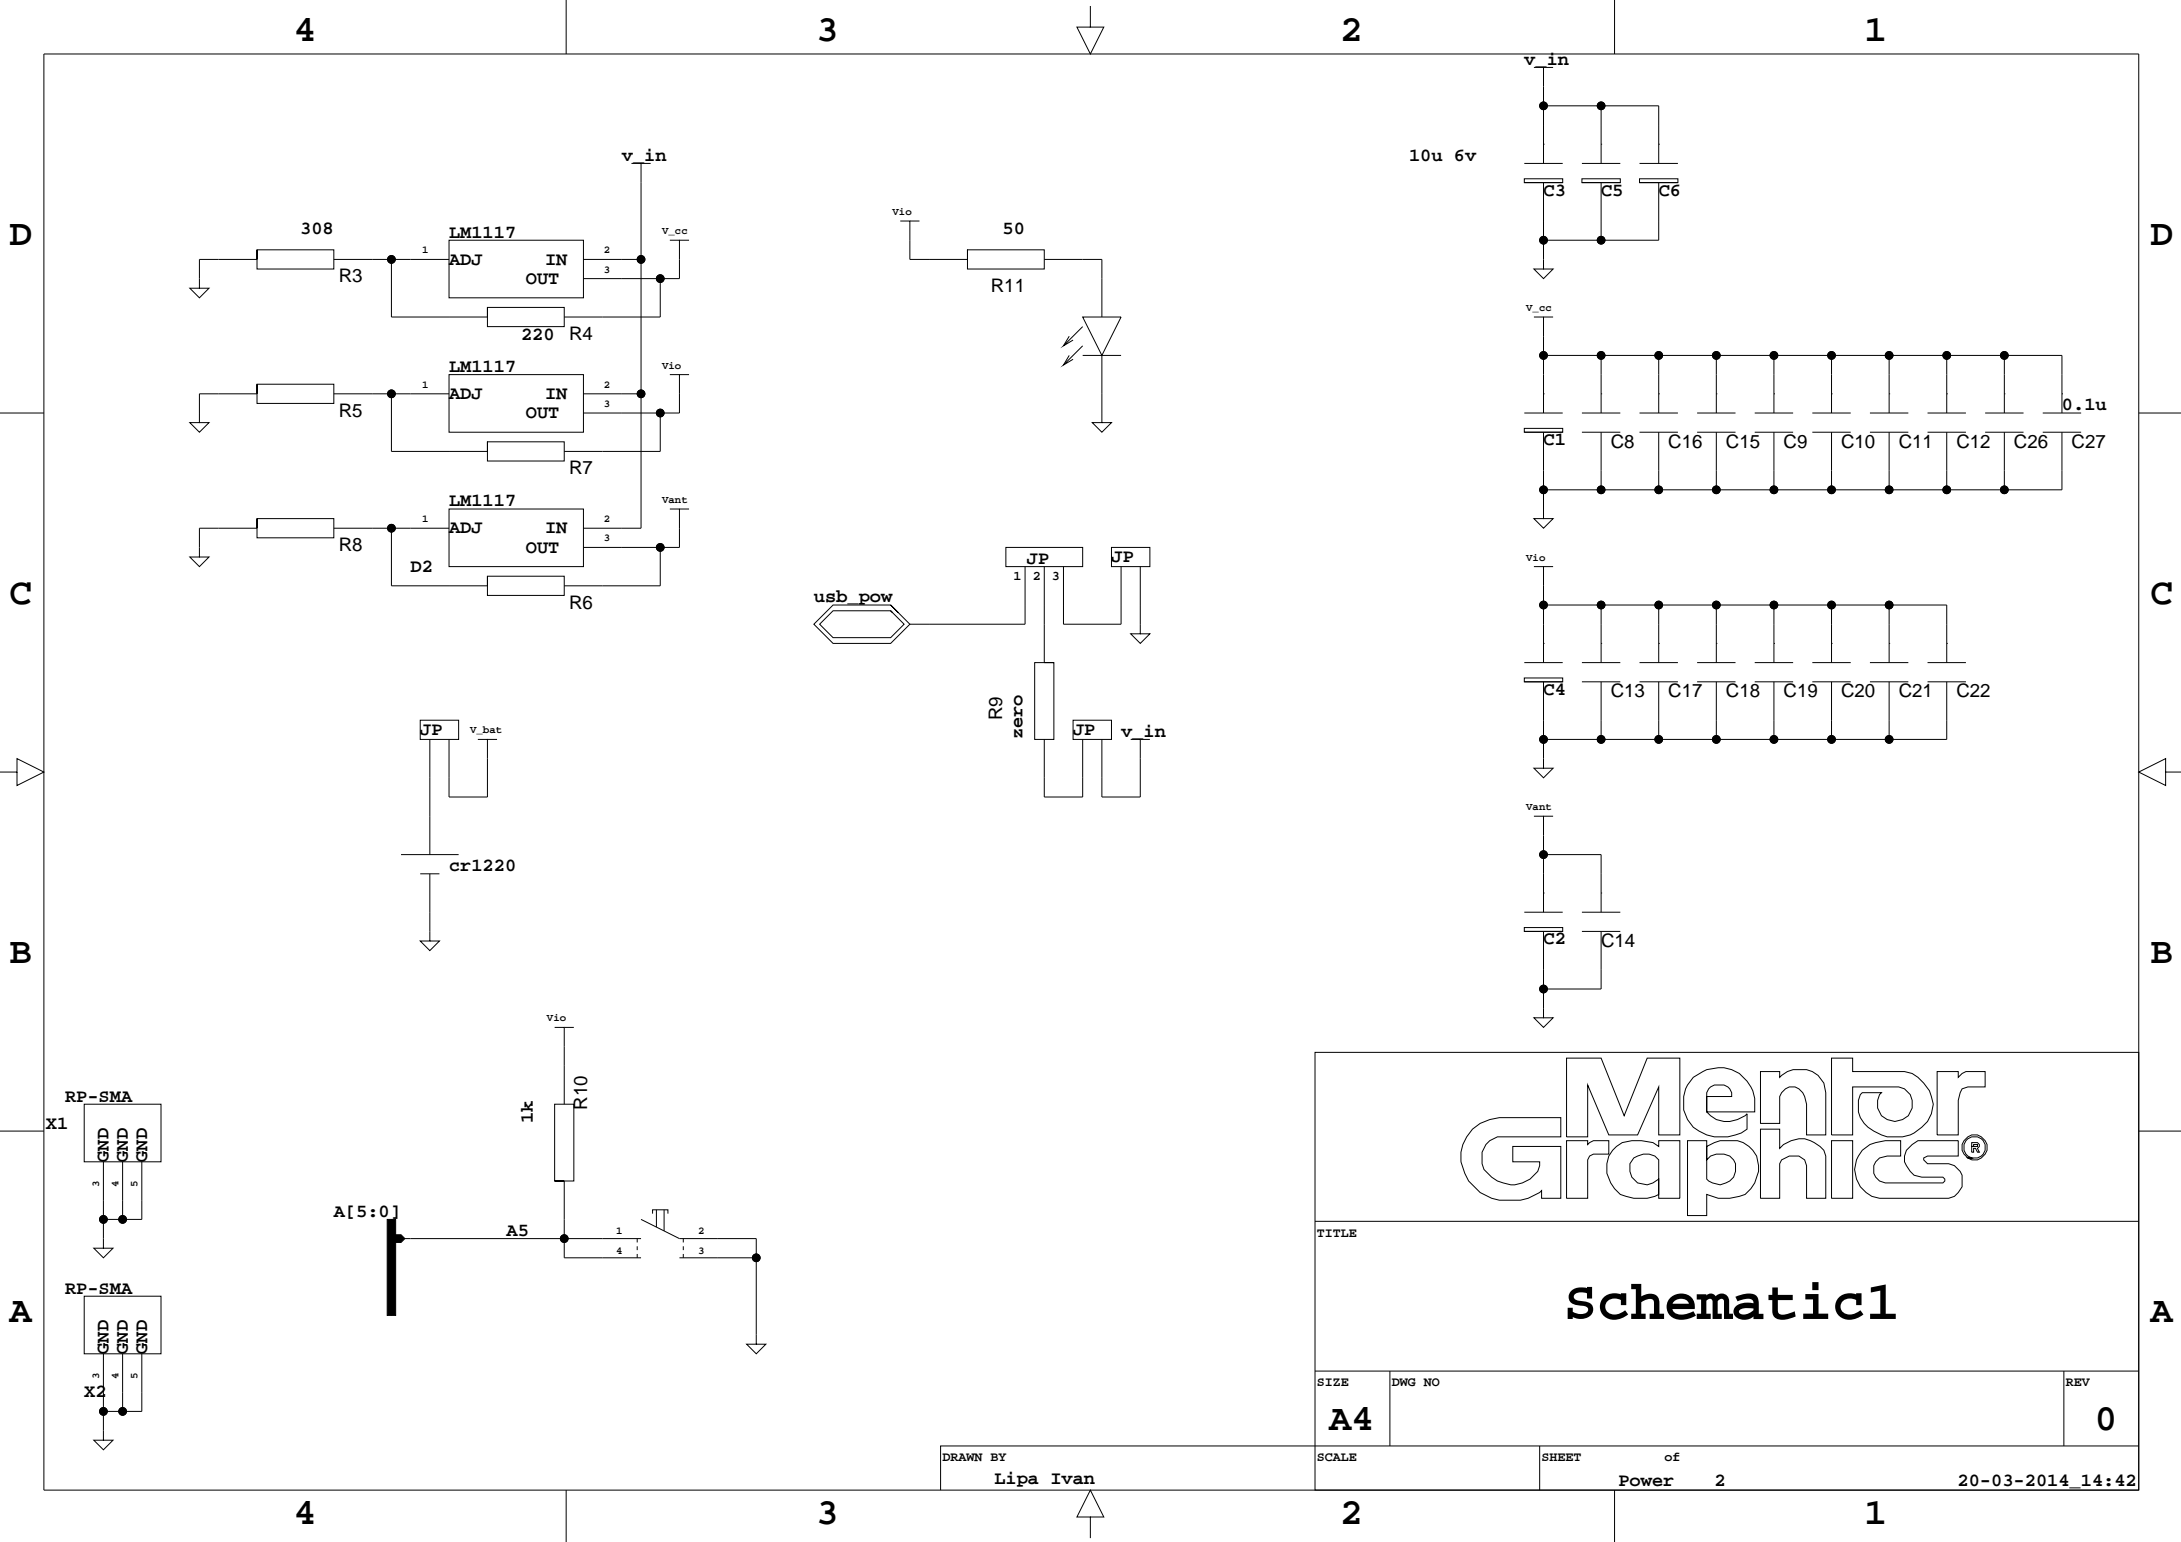

Schematic1

TITLE		
Schematic1		
SIZE	DWG NO	REV
A4		0
SCALE	SHEET	of
	1	1

DRAWN BY
Lipa Ivan

28-04-2012_13:48

TITLE		
Schematic1		
SIZE	DWG NO	REV
A4		0
SCALE	SHEET of	
	Power 2	
20-03-2014_14:42		

DRAWN BY
Lipa Ivan

B

B

A

A

TITLE

Schematic1

SIZE	DWG NO	REV
A4		0

4

Schematic1

SIZE	DWG NO	REV
A4		0

DRAWN BY	SHEET	of	23-04-2012_13:03
Lipa Ivan	RF	4	

4

3

2

1